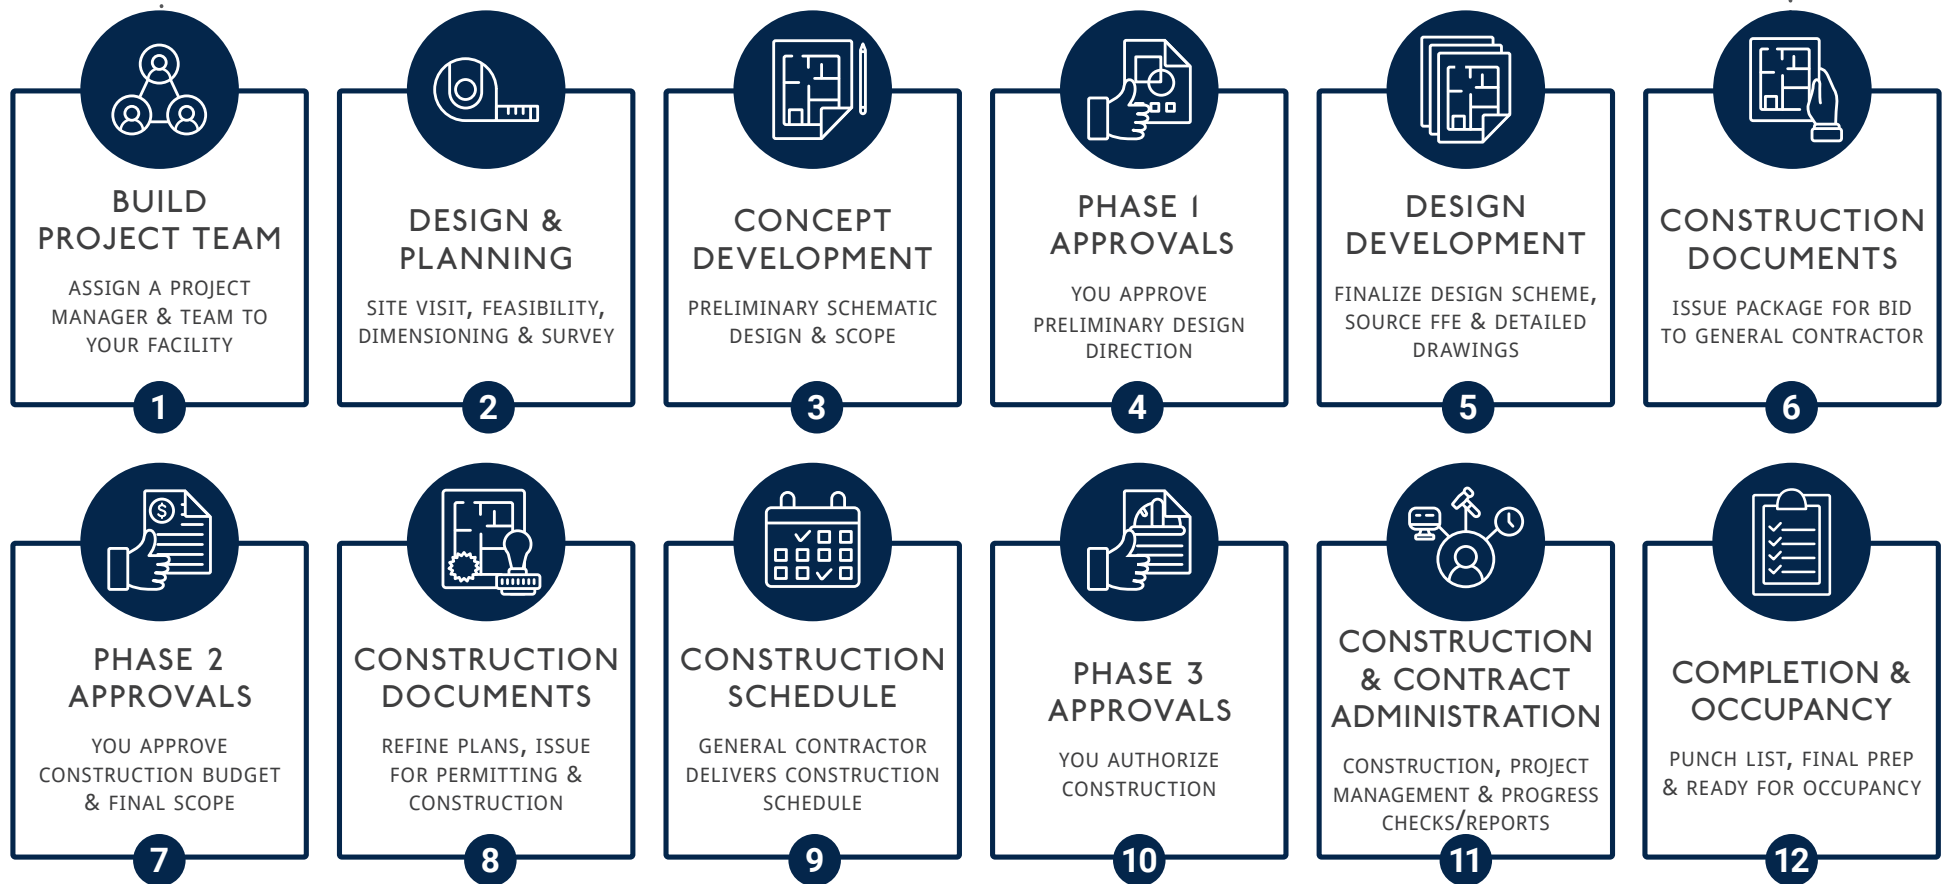

WHAT TO EXPECT WORKING WITH

S|365 CONSULTING+DESIGN
STRATEGIES • SPACES • SOLUTIONS

OUR PROCESS

BRINGING STRATEGIC SOLUTIONS & VISION TO
THE DEVELOPMENT & RENOVATION OF YOUR
SPACES AND DAILY OPERATIONS

YOUR PLAN

YOUR DETAILED PROGRAM WILL INCLUDE ONE OR MORE OF THE FOLLOWING STRATEGIC SOLUTION TRACKS SPECIFICALLY CURATED FOR YOUR COMMUNITY NEEDS

STEP 4 GET TO WORK

CONSULTING

STRATEGIC INTERIOR DESIGN

SERVICES