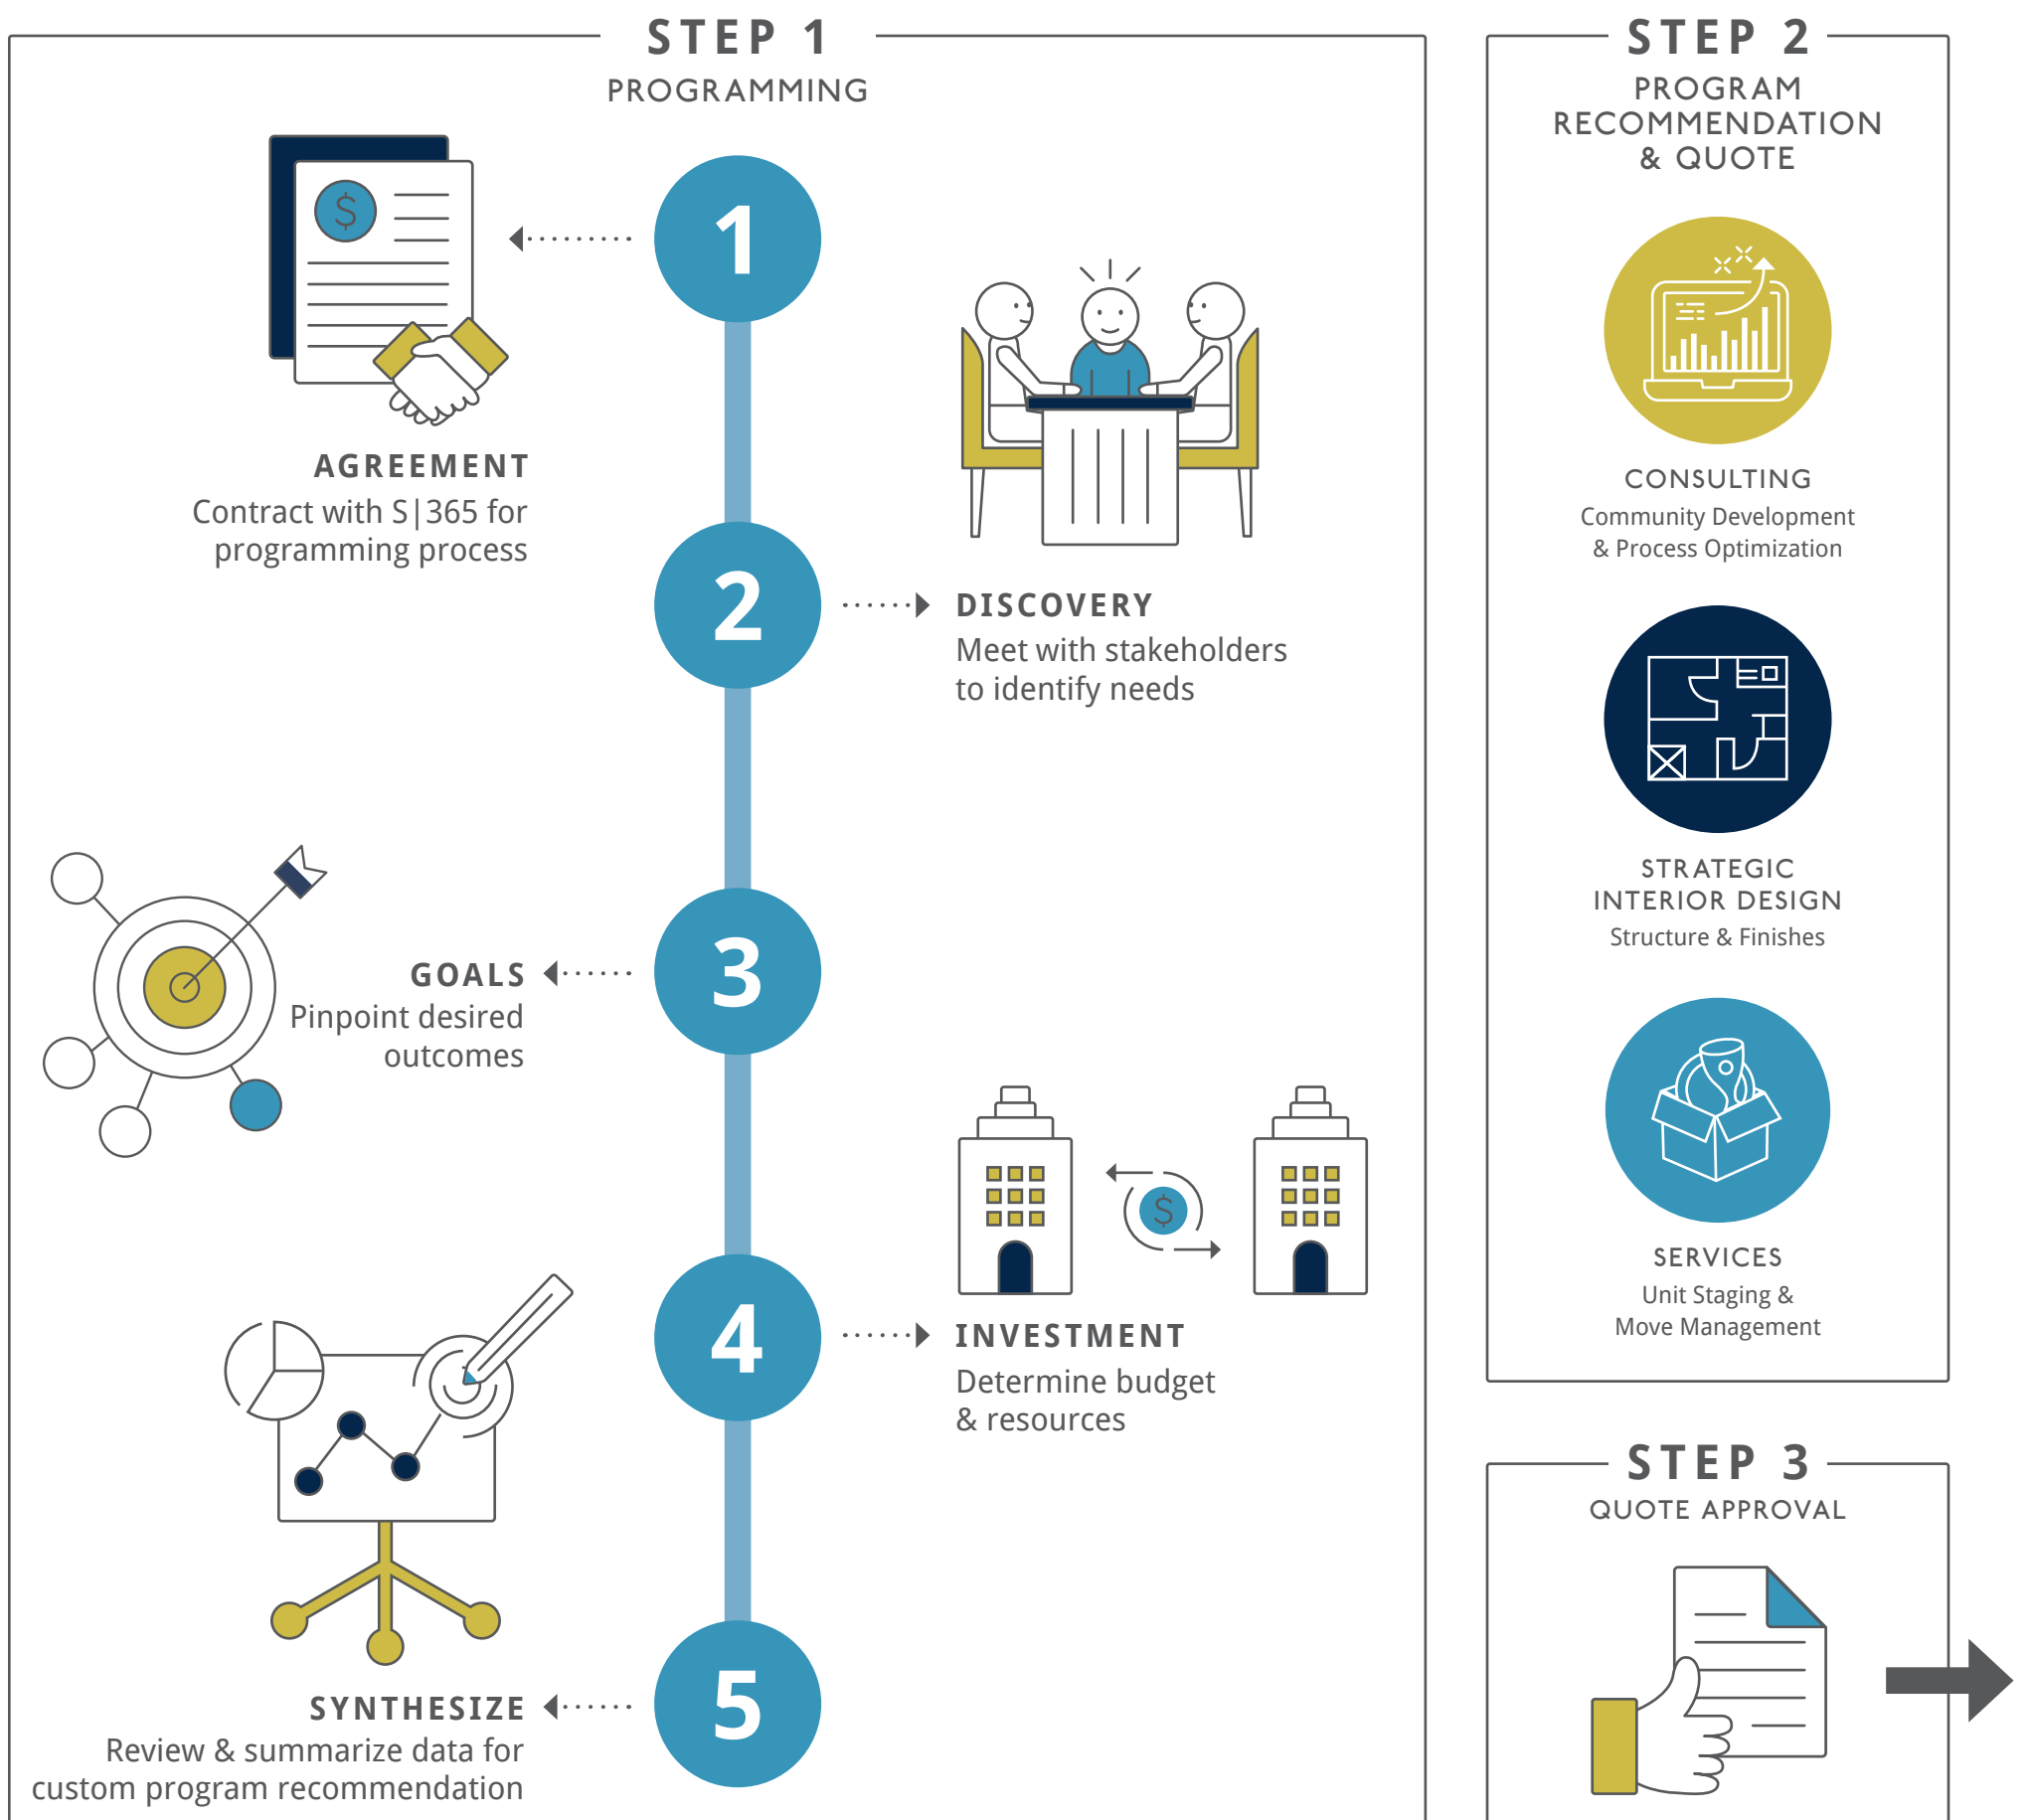

WHAT TO EXPECT WORKING WITH

S|365 CONSULTING+DESIGN
STRATEGIES • SPACES • SOLUTIONS

OUR PROCESS

BRINGING STRATEGIC SOLUTIONS & VISION TO
THE DEVELOPMENT & RENOVATION OF YOUR
SPACES AND DAILY OPERATIONS

YOUR PLAN

YOUR DETAILED PROGRAM WILL INCLUDE ONE OR MORE OF THE FOLLOWING STRATEGIC SOLUTION TRACKS SPECIFICALLY CURATED FOR YOUR COMMUNITY NEEDS

STEP 4 GET TO WORK

CONSULTING

STRATEGIC INTERIOR DESIGN

SERVICES