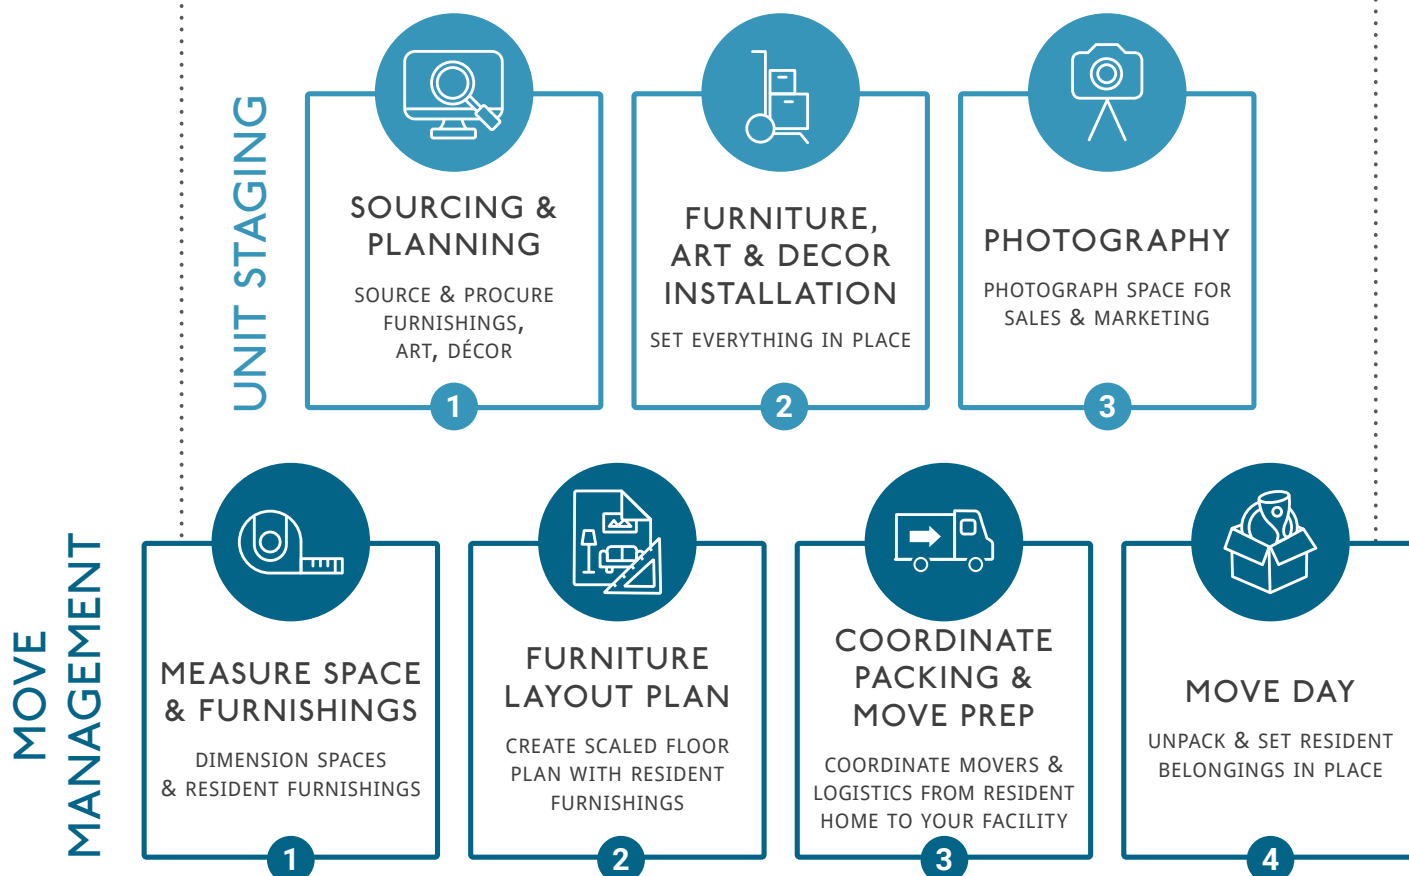

YOUR DETAILED PROGRAM WILL INCLUDE ONE OR MORE OF THE FOLLOWING STRATEGIC SOLUTION TRACKS SPECIFICALLY CURATED FOR YOUR COMMUNITY NEEDS

STEP 4 GET TO WORK

CONSULTING

STRATEGIC INTERIOR DESIGN

SERVICES

UNIT STAGING