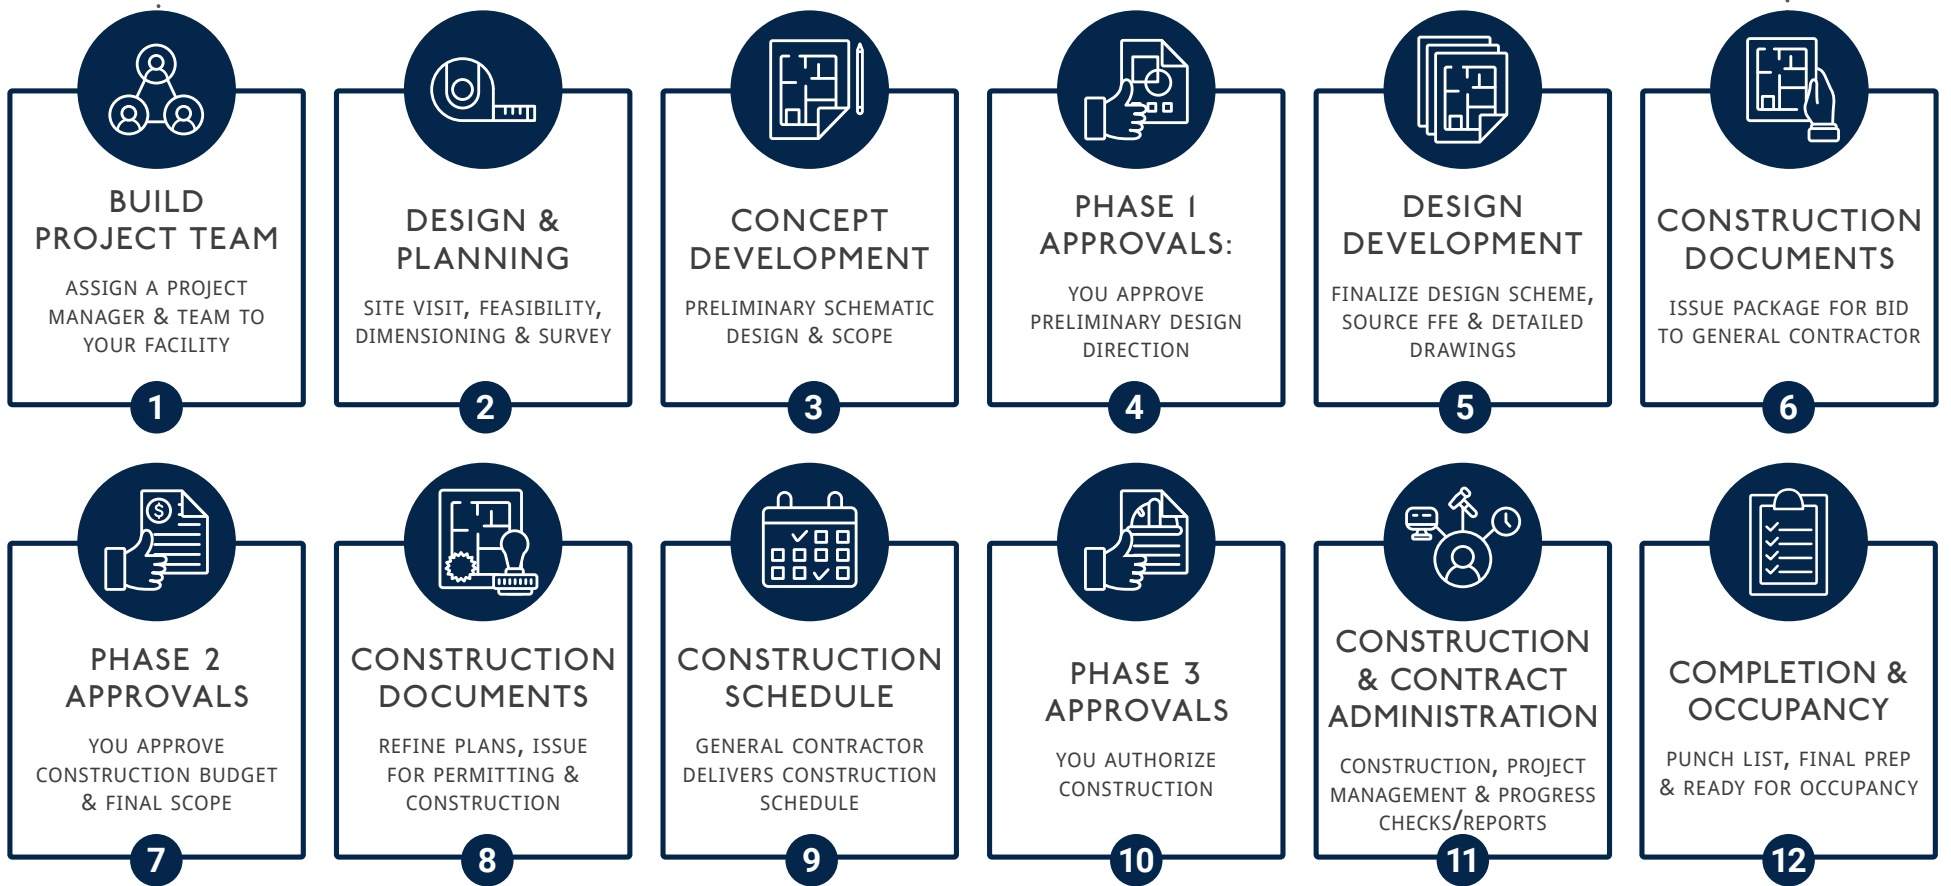

WHAT TO EXPECT WORKING WITH

S|365 CONSULTING+DESIGN
STRATEGIES • SPACES • SOLUTIONS

OUR PROCESS

BRINGING STRATEGIC SOLUTIONS & VISION TO
THE DEVELOPMENT & RENOVATION OF YOUR
SPACES AND DAILY OPERATIONS

YOUR PLAN

YOUR DETAILED PROGRAM WILL INCLUDE ONE OR MORE OF THE FOLLOWING STRATEGIC SOLUTION TRACKS SPECIFICALLY CURATED FOR YOUR COMMUNITY NEEDS

STEP 4 GET TO WORK

CONSULTING

STRATEGIC INTERIOR DESIGN

SERVICES

UNIT STAGING