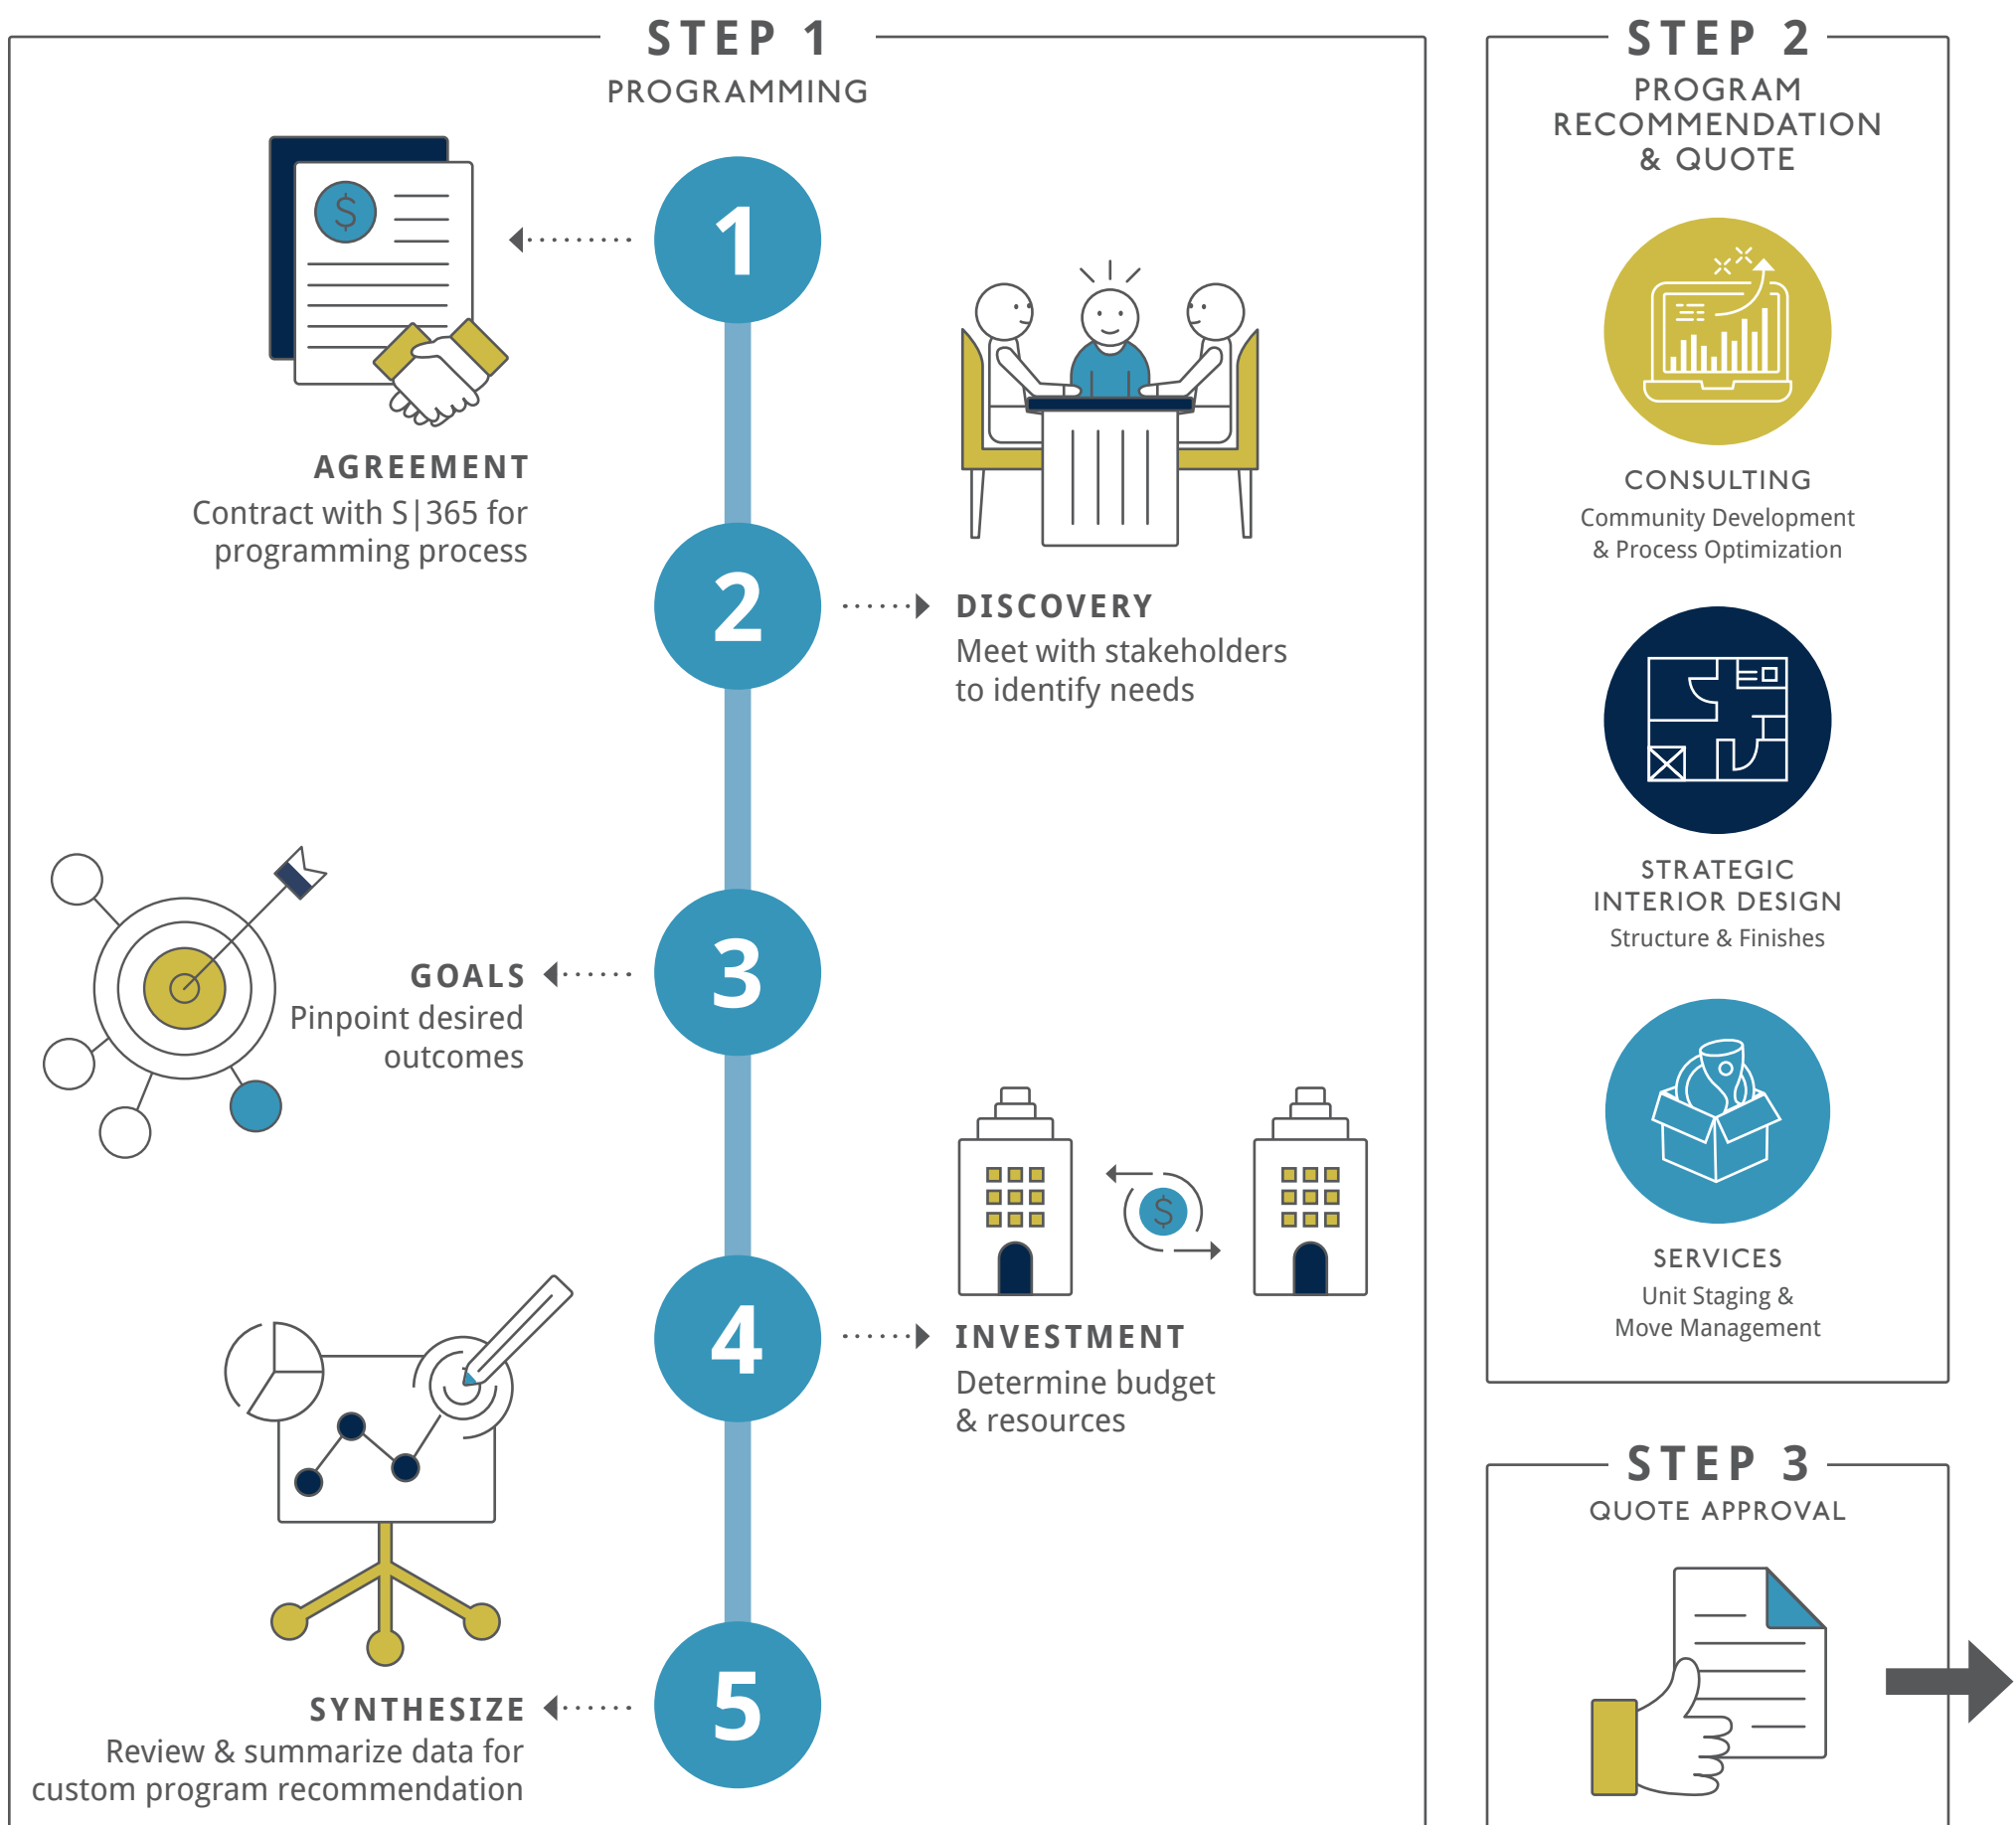

WHAT TO EXPECT WORKING WITH

S|365 CONSULTING+DESIGN
STRATEGIES • SPACES • SOLUTIONS

OUR PROCESS

BRINGING STRATEGIC SOLUTIONS & VISION TO
THE DEVELOPMENT & RENOVATION OF YOUR
SPACES AND DAILY OPERATIONS

YOUR PLAN

YOUR DETAILED PROGRAM WILL INCLUDE ONE OR MORE OF THE FOLLOWING STRATEGIC SOLUTION TRACKS SPECIFICALLY CURATED FOR YOUR COMMUNITY NEEDS

STEP 4 GET TO WORK

CONSULTING

STRATEGIC INTERIOR DESIGN

SERVICES

UNIT STAGING

MOVE MANAGEMENT